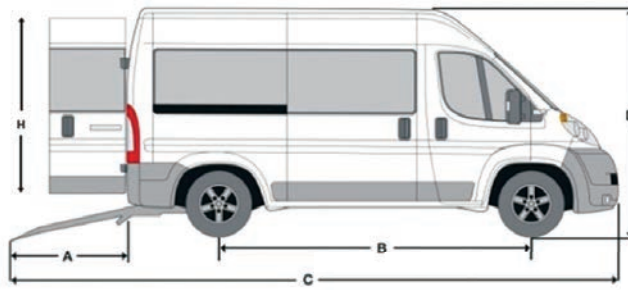

## KEY DIMENSIONS

	1500	2500
<b>A</b> Ramp Length	84"	84"
<b>B</b> Wheel Base	136"	159"
<b>C</b> Overall Length with Ramp Extended	297"	322"
<b>D</b> Vehicle Height	91"	101"
<b>E</b> Interior Length	123"	147"
<b>F</b> Ramp Width	36"	36"
<b>G</b> Rear Door Opening Width	62"	62"
<b>H</b> Rear Door Opening Height	59.8"	70.5"