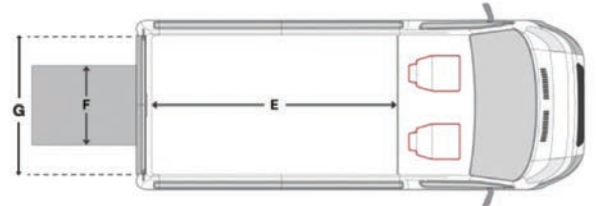

## KEY DIMENSIONS

	1500	2500
<b>A</b> Ramp Length	84"	84"
<b>B</b> Wheel Base	136"	159"
<b>C</b> Overall Length with Ramp Extended	297"	322"
<b>D</b> Vehicle Height	91"	101"
<b>E</b> Interior Length	123"	147"
<b>F</b> Ramp Width	36"	36"
<b>G</b> Rear Door Opening Width	62"	62"
<b>H</b> Rear Door Opening Height	59.8"	70.5"