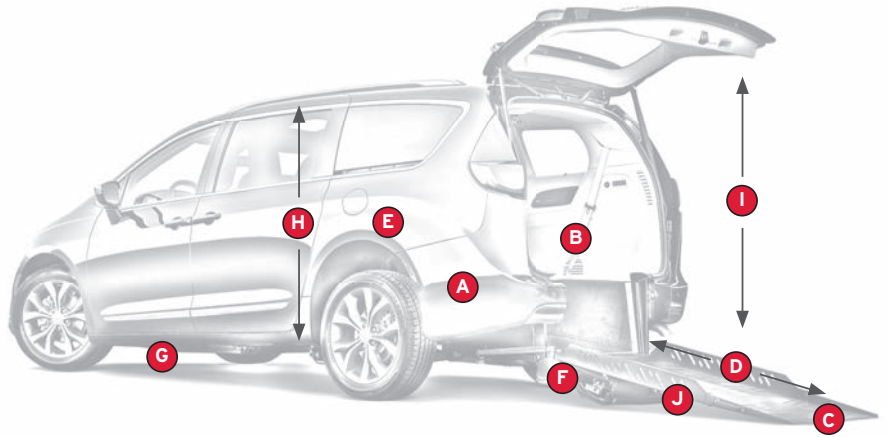

ADVANTAGE | RE

RECESSED SIDE-POCKETS

Exclusive to Revability, the recessed tie-down side pockets keep equipment out of the way, and deliver a clutter-free experience.

36" WIDE

The spacious interior provides more room for passengers in wheelchairs to safely enter from the 35" ramp and maneuver while inside the vehicle.

MORE CHOICES. MORE ACCESS. MORE FREEDOM.

MORE CHOICES.

MORE ACCESS.

MORE FREEDOM.

Revability. More than just wheelchair accessible vans, Revability is innovation that means something. It's reliability that makes a difference. Most of all, it's the freedom to connect with the world.

Revability
REVGROUP

8105 BIG LAKE RD,
CLARKSTON, MI 48346
PHONE: 1-844-473-8287
REVGROUP.COM/MOBILITY

KEY DIMENSIONS

	Chrysler Pacifica	Dodge Grand Caravan	Toyota Sienna
A Lowered Floor Length	100"/54"	100"/60"	88"/60"
B Lowered Floor Width	36"	35"	35"
C Usable Ramp Width	35"	34"	34"
D Overall Ramp Length (Bi-Fold)	60"	60"	60"
E Distance Between 2nd Row Seats (1 UP)	26"	26"	26"
F Ground Clearance at Rear Frame	9.5"	8"	8"
G Ground Clearance at Skid Plate	5.8"	6"	6"
H Interior Head Room at Center	56"	58.5"	58"
I Rear Entrance Height	56"	56"	57"
J Rear Ramp Angle	9.5°	9.5°	9.5°

* Overall height and ground clearance vary based on tire size.

AVAILABLE OPTIONS

- Set of 4 Retractable L Track Tie-Downs
- Set of 2 Electric Retractable L Track Tie-Downs w/ Restraints
- Commercial Grade Black EZ Care Vinyl Flooring Throughout
- 16" 2nd Row Fixed Bucket Seats
- 3rd Row 2 Passenger Flip Bench Seat
- Power Wheelchair Winch w/ Wireless Remote Control